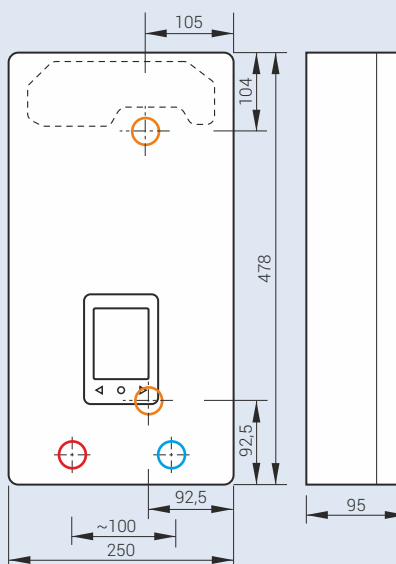

LCD display

- energy and water consumption statistics,
- display of inlet and outlet water temperature,
- display of flow rate,
- display of currently selected device power,
- maximum temperature limit setting for burn protection,
- memory for 3 most frequently used temperatures.

Android
iOS

Applications

from 9kW

from 12kW

from 18kW

Dimensions

The special hanger facilitates the installation of PPE4 in the place of the old heater of any brand.

inlet and outlet section G 1/2"

- cold water inlet
- hot water inlet
- electric cable connection point

Technical data

Type	Rated power / Rated voltage	Supply water pressure (MPa)	Rated current (A)	Min. connecting wires section mm ²	Efficiency (Δt=30°) (l/min.)
PPE4.M-10/11/12/15	10/11/12/15 kW / 400V 3~	0,1 - 1,0	3x14,5/15,9/17,3/21,7	4 x 2,5	4,3/5,2/5,8/7,2
PPE4.M-17/18/21/24	17/18/21/24 kW / 400V 3~	0,1 - 1,0	3x24,7/26,0/30,3/34,6	4 x 6	8,1/8,7/10,1/11,6
PPE4.M-27	27 kW / 400V 3~	0,1 - 1,0	3x39	4 x 6	13,0