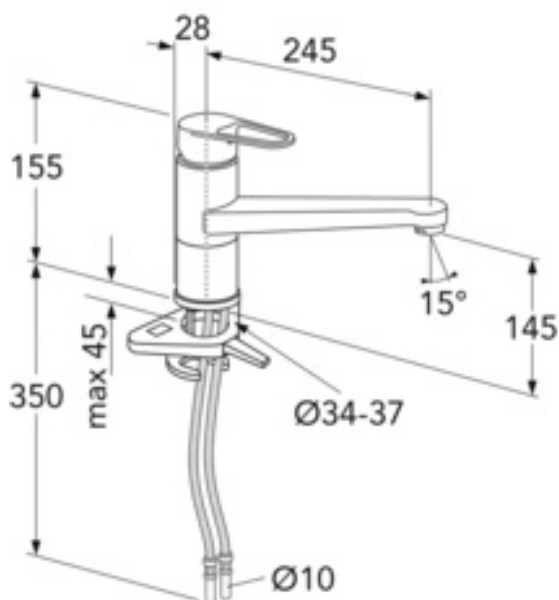

KITCHEN MIXER NEW NAUTIC - LOW SPOUT

ENERGY CLASS C

GUSTAVSBERG /
SMARTER BATHROOMS

PRODUCT FEATURES

ECO-FLOW

QUICK FIT

- Easy grip lever with clear colour marking for hot and cold
- Soft move, technology for smooth and precise handling
- Pivoting spout 110° (0° and 80° block included)

ARTICLE NUMBER MM.

Article number:
GB41206055

EAN-number
7393792235310

Packaging

L: 290,00 x W: 290,00 x H: 75,00 mm.

Vikt: 2,48 kg

ENERGY LABELING AND CERTIFICATIONS