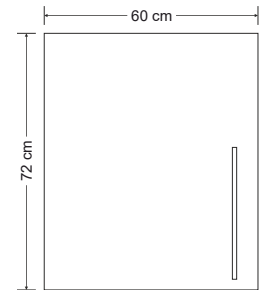

article no. 30120 000002 - XX

HSCL 150

article no. 30150 100002 - XX - 100/50 cm

article no. 30150 200002 - XX - 50/100 cm

WALL CUPBOARDS METAL

HS 40 - drawing

HS 50 - drawing

HS 60 - drawing