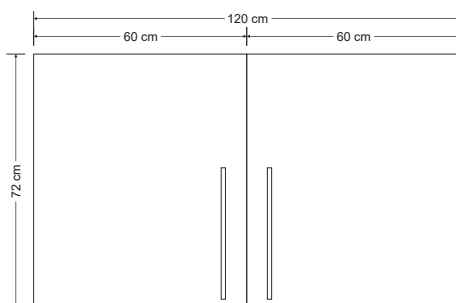

article no. 30120 000002 - XX

HSCL 150

article no. 30150 100002 - XX - 100/50 cm

article no. 30150 200002 - XX - 50/100 cm

WALL CUPBOARDS METAL

HS 40 - drawing

HS 50 - drawing

HS 60 - drawing

HSCL 50

30050 100102 - XX - AR
30050 200102 - XX - AL

HSCL 60

30060 100102 - XX - AR
30060 200102 - XX - AL

DHL = door hinge left - DHR = door hinge right

MODELS - H720

HS 100 - drawing

HS 120 - drawing