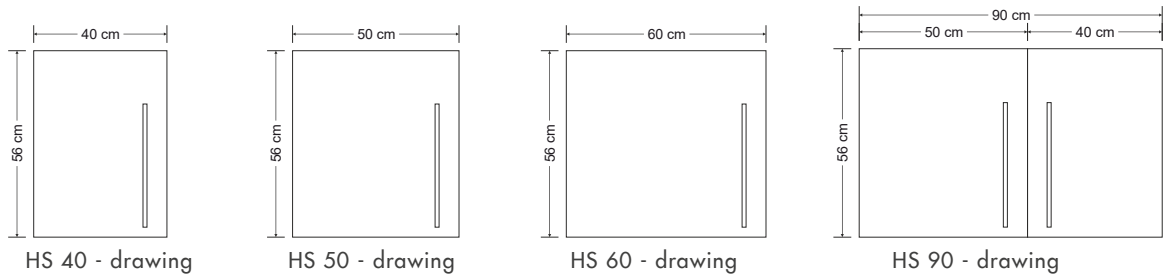

WALL CUPBOARDS METAL