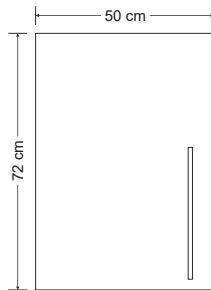

article no. 30120 000002 - XX

HSCL 150

article no. 30150 100002 - XX - 100/50 cm

article no. 30150 200002 - XX - 50/100 cm

WALL CUPBOARDS METAL

HS 40 - drawing

HS 50 - drawing

HS 60 - drawing