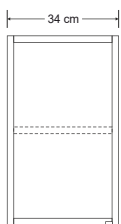

Our standard wall cupboards are available in white, stainless steel and in colour.

Cupboards HS/HO

WALL CUPBOARDS METAL

HSPL - Premium

BAR HANDLE

	HSPL 40	HSPL 50	HSPL 60	HSPL 90
article no.	30040 100001 - XX - DHR	30050 100001 - XX - DHR	30060 100001 - XX - DHR	30090 100001 - XX - door 40cm DHR
article no.	30040 200001 - XX - DHL	30050 200001 - XX - DHL	30060 200001 - XX - DHL	30090 200001 - XX - door 40cm DHL

DHL = door hinge left - DHR = door hinge right

HSCL - Classic

HIDDEN HANDLE

	HSCL 40	HSCL 50	HSCL 60	HSCL 90
article no.	30040 100002 - XX - DHR	30050 100002 - XX - DHR	30060 100002 - XX - DHR	30090 100002 - XX - door 40cm DHR
article no.	30040 200002 - XX - DHL	30050 200002 - XX - DHL	30060 200002 - XX - DHL	30090 200002 - XX - door 40cm DHL

DHL = door hinge left - DHR = door hinge right

MODELS - H560

HS 100 - drawing

HS 120 - drawing

HS 150 - drawing

HS 100 - open

HS 120 - open

HS 150 - open