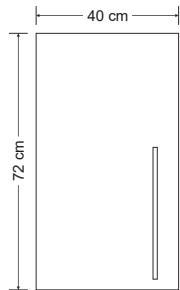

article no. 30120 000002 - XX

HSCL 150

article no. 30150 100002 - XX - 100/50 cm

article no. 30150 200002 - XX - 50/100 cm

WALL CUPBOARDS METAL

HS 40 - drawing

HS 50 - drawing

HS 60 - drawing