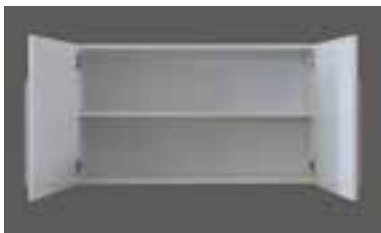

HS WALL CUPBOARDS

METAL

OUR WALL CUPBOARDS
THE PERFECT ADDITION TO COMPLIMENT YOUR
MINIKITCHEN

Premium with bar handle and Classic with hidden handle. Increase the storage space in your kitchen by buying a wall cupboard to match the size and style of kitchen specified.

The doors are double walled with insulation to give strength and a solid feel and the carcass made of powder coated metal. Every wall cupboard is delivered pre-built.

Wall units are available in 560mm and 720mm high and supplied with one or two height-adjustable shelves. We provide a mounting rail for easy installation.

Our standard wall cupboards are available in white, stainless steel and in colour.

Cupboards HS/HO

WALL CUPBOARDS METAL

HSPL - Premium

BAR HANDLE

	HSPL 40	HSPL 50	HSPL 60	HSPL 90
article no.	30040 100001 - XX - DHR	30050 100001 - XX - DHR	30060 100001 - XX - DHR	30090 100001 - XX - door 40cm DHR
article no.	30040 200001 - XX - DHL	30050 200001 - XX - DHL	30060 200001 - XX - DHL	30090 200001 - XX - door 40cm DHL

DHL = door hinge left - DHR = door hinge right

MODELS - H560

HS 100 - drawing

HS 120 - drawing

HS 150 - drawing

HS 100 - open

HS 120 - open

HS 150 - open