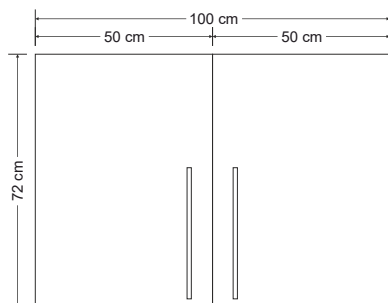

article no. 30120 000002 - XX

HSCL 150

article no. 30150 100002 - XX - 100/50 cm

article no. 30150 200002 - XX - 50/100 cm

WALL CUPBOARDS METAL

HS 40 - drawing

HS 50 - drawing

HS 60 - drawing

HSCL 50

30050 100102 - XX - AR
30050 200102 - XX - AL

HSCL 60

30060 100102 - XX - AR
30060 200102 - XX - AL

DHL = door hinge left - DHR = door hinge right

MODELS - H720

HS 100 - drawing

HS 120 - drawing