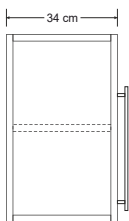

Our standard wall cupboards are available in white, stainless steel and in colour.

Cupboards HS/HO

WALL CUPBOARDS METAL

HSPL - Premium

BAR HANDLE

	HSPL 40	HSPL 50	HSPL 60	HSPL 90
article no.	30040 100001 - XX - DHR	30050 100001 - XX - DHR	30060 100001 - XX - DHR	30090 100001 - XX - door 40cm DHR
article no.	30040 200001 - XX - DHL	30050 200001 - XX - DHL	30060 200001 - XX - DHL	30090 200001 - XX - door 40cm DHL

DHL = door hinge left - DHR = door hinge right

HSCL - Classic

HIDDEN HANDLE

	HSCL 40	HSCL 50	HSCL 60	HSCL 90
article no.	30040 100002 - XX - DHR	30050 100002 - XX - DHR	30060 100002 - XX - DHR	30090 100002 - XX - door 40cm DHR
article no.	30040 200002 - XX - DHL	30050 200002 - XX - DHL	30060 200002 - XX - DHL	30090 200002 - XX - door 40cm DHL

DHL = door hinge left - DHR = door hinge right

MODELS - H560

HS 100 - drawing

HS 120 - drawing

HS 150 - drawing

HS 100 - open

HS 120 - open

HS 150 - open