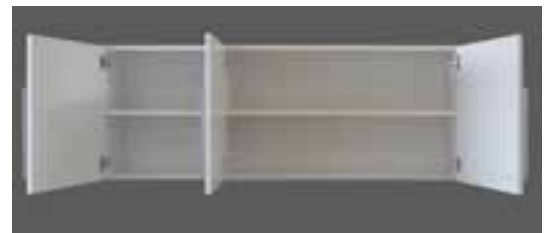

HS WALL CUPBOARDS

METAL

OUR WALL CUPBOARDS
THE PERFECT ADDITION TO COMPLIMENT YOUR
MINIKITCHEN

Premium with bar handle and Classic with hidden handle. Increase the storage space in your kitchen by buying a wall cupboard to match the size and style of kitchen specified.

The doors are double walled with insulation to give strength and a solid feel and the carcass made of powder coated metal. Every wall cupboard is delivered pre-built.

Wall units are available in 560mm and 720mm high and supplied with one or two height-adjustable shelves. We provide a mounting rail for easy installation.

Our standard wall cupboards are available in white, stainless steel and in colour.

Cupboards HS/HO

WALL CUPBOARDS METAL

HSPL - Premium

BAR HANDLE

	HSPL 40	HSPL 50	HSPL 60	HSPL 90
article no.	30040 100001 - XX - DHR	30050 100001 - XX - DHR	30060 100001 - XX - DHR	30090 100001 - XX - door 40cm DHR
article no.	30040 200001 - XX - DHL	30050 200001 - XX - DHL	30060 200001 - XX - DHL	30090 200001 - XX - door 40cm DHL

DHL = door hinge left - DHR = door hinge right

MODELS - H560

HS 100 - drawing

HS 120 - drawing

HS 150 - drawing

HS 100 - open

HS 120 - open

HS 150 - open